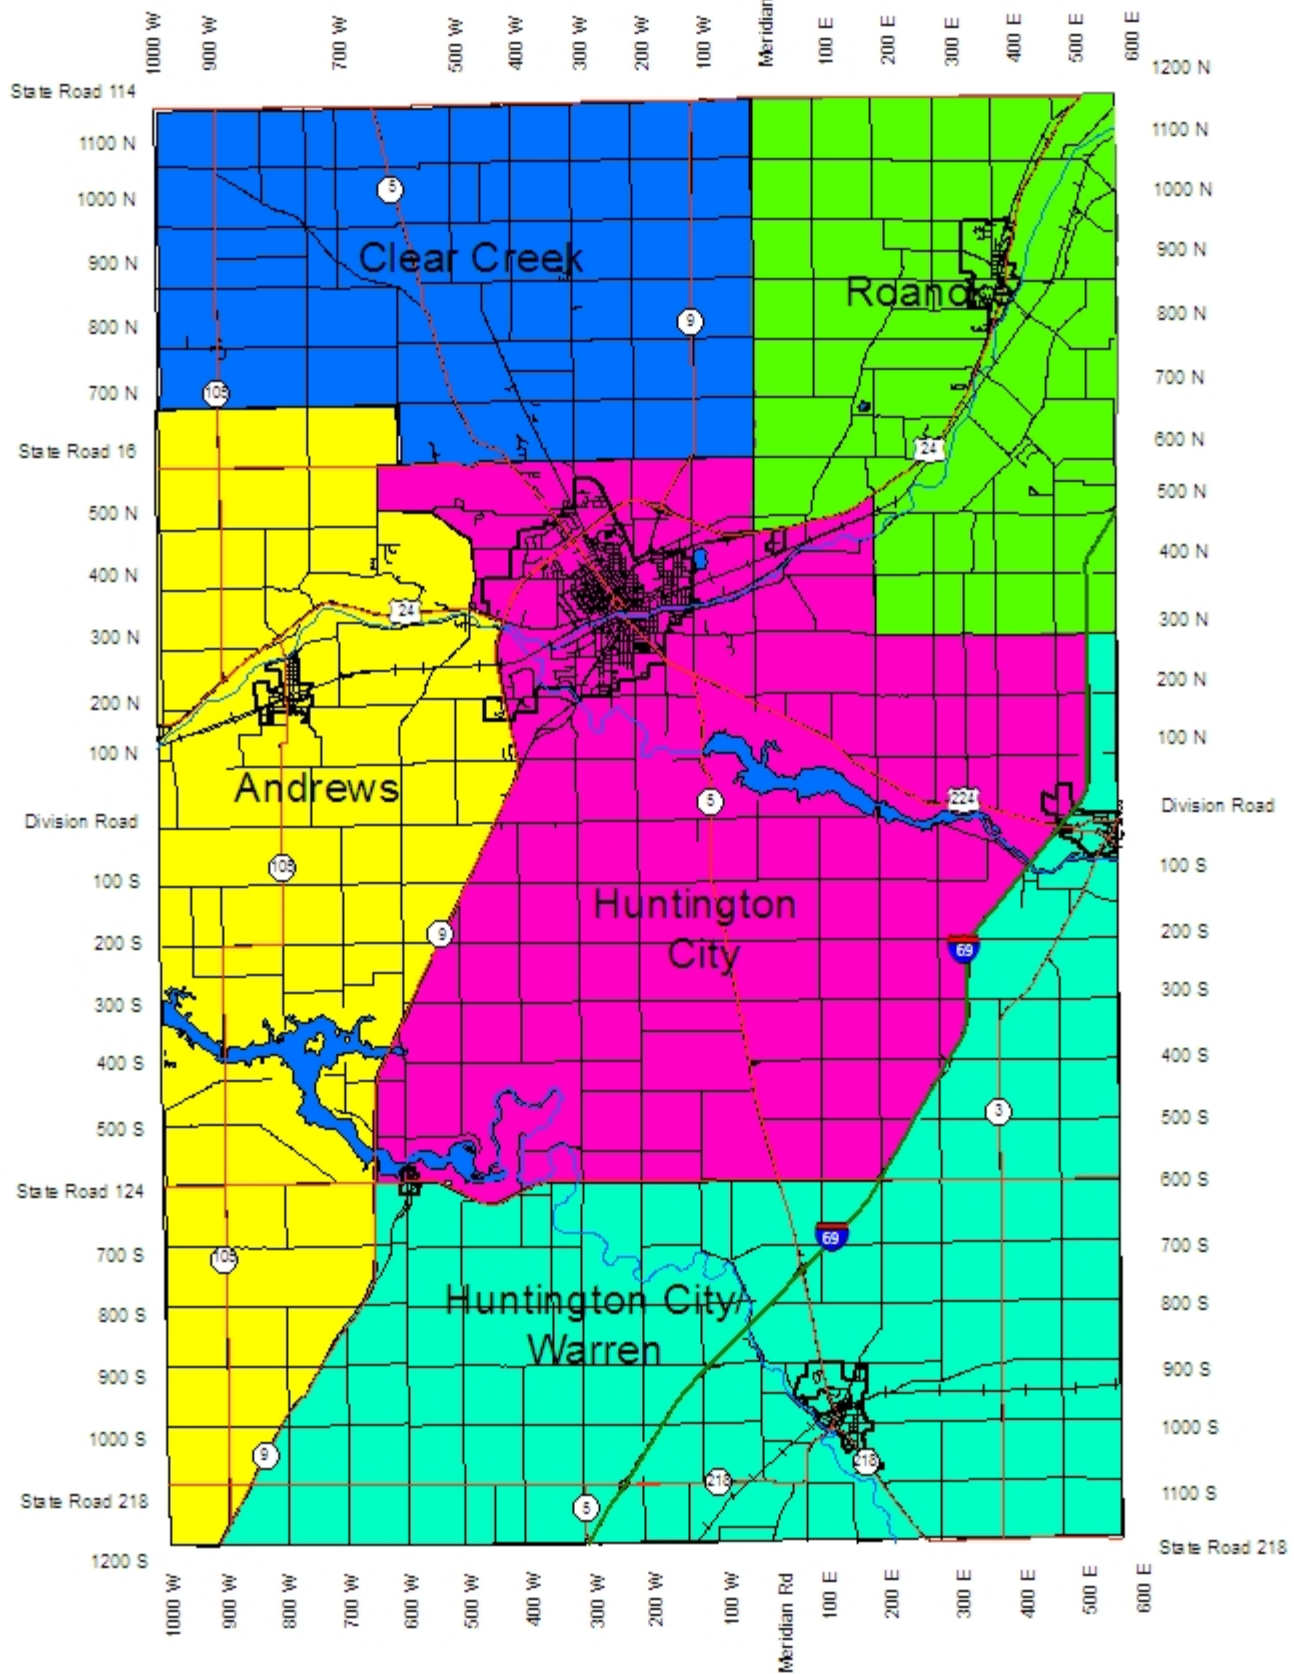

# Huntington County Baseball Player Boundaries

MAP CREATED ON 11-4-09  
IN THE HUNTINGTON COUNTY SURVEYOR'S OFFICE

Player Boundaries			
	Clear Creek		Roanoke
	Andrews		Huntington City
			Warren City